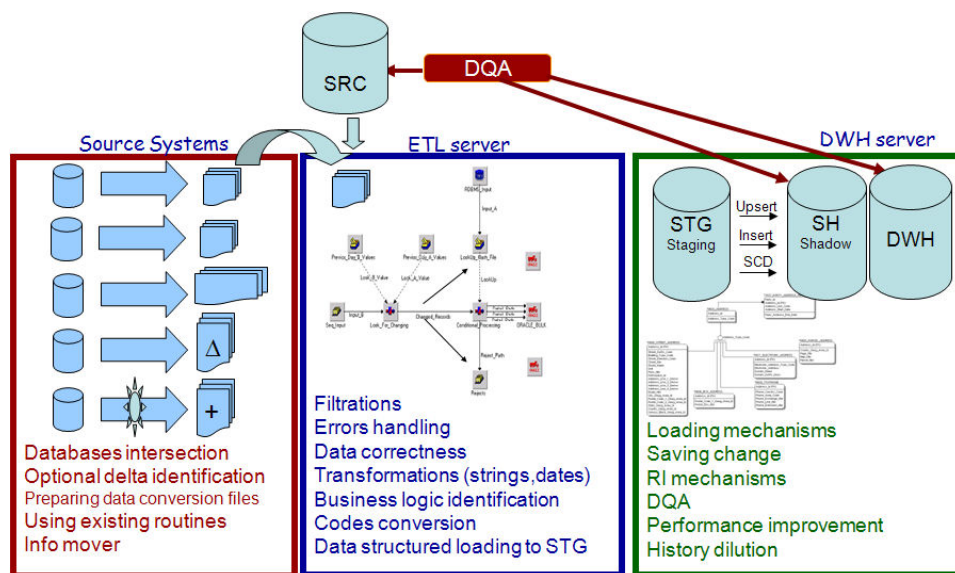

# Data Management

## Turning Insight into Action

Gilon provides integrated enterprise information management consulting services & solutions, serving a wide variety of top-tier enterprises with a full spectrum of vertical-specific BI offering.

Gilon is also active in supporting organizations in merger processes, organizational infrastructure integration including networks, servers and execution tools.

Gilon implements projects on an end-to end turnkey basis. We accompany projects from concept formulation through successful fruition. As integrators who build projects based on a variety of solutions, we work with the most advanced, innovative and trusted tools and technologies, striving to achieve the most optimal synergy between the stated objectives of the project and the means used in achieving them.

ETL Process Flow