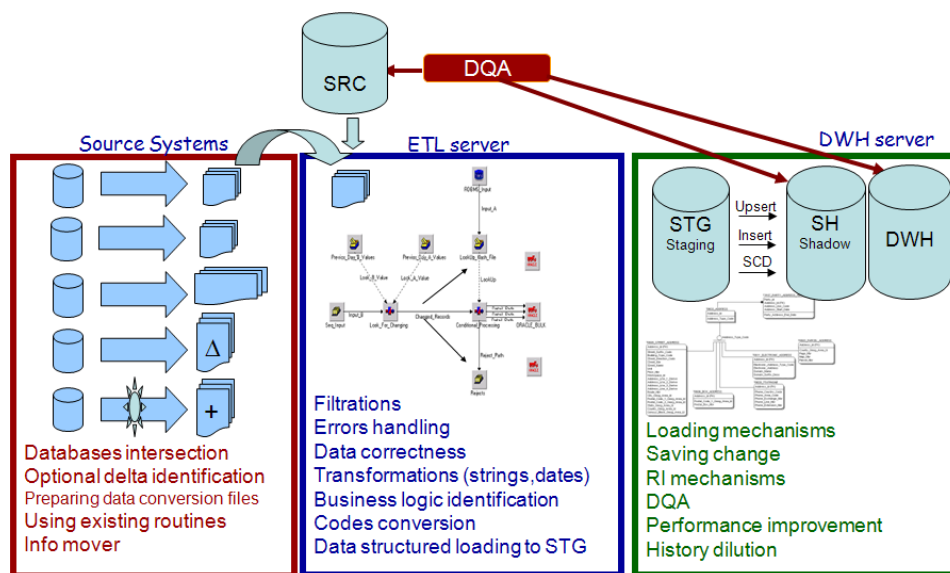

## Turning Insight into Action

Gilon provides integrated enterprise information management consulting services & solutions, serving a wide variety of top-tier enterprises with a full spectrum of vertical-specific BI offering.

Through its extensive and rich experience in executing DWH projects in a wide variety of environments and organizations, Gilon has developed proven methodologies for building and managing data warehouses Based on IBM Data Warehouse. Through these implementations, Gilon has developed its own methodology and devised readymade components for ETL development, technical metadata management, system performance management, data quality monitoring and data enrichment services.

Gilon is also active in supporting organizations in merger processes, organizational infrastructure integration including networks, servers and execution tools.

Gilon implements projects on an end-to end turnkey basis. We accompany projects from concept formulation through successful fruition. As integrators who build projects based on a variety of solutions, we work with the most advanced, innovative and trusted tools and technologies, striving to achieve the most optimal synergy between the stated objectives of the project and the means used in achieving them.

ETL Process Flow