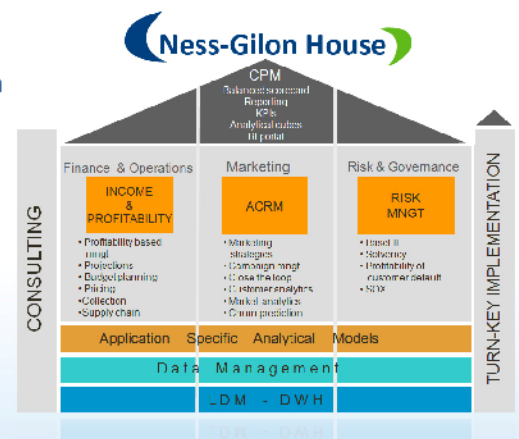

# Company Profile

## About Us

Ness-Gilon is a part of Ness Technologies.

Ness-Gilon is a leading provider of integrated enterprise information management (EIM) solutions and services. Founded in 1994, Ness-Gilon brings together over 250 EIM and business intelligence (BI) experts, rich consulting and implementation experience, and wide-ranging vertical domain expertise to deliver end-to-end, best-of-breed solutions for organizations and enterprises. Leveraging deep BI and technological know-how, partnerships with world-leading vendors, and a field-proven methodology, Ness-Gilon offers an integrated EIM solution portfolio that enables clients to optimize their information systems and improve their bottom line.

## Our Integrated EIM Portfolio

Covering all areas of enterprise information management – from finance through marketing to compliance – Ness-Gilon's integrated EIM portfolio helps enterprises execute their business vision quickly and cost-effectively.

- FPM: end-to-end financial performance management solution
- EPM: cutting-edge enterprise performance management solution
- DQA: automated data quality assurance solution
- Analytical CRM: advanced enterprise campaign management & real-time marketing solution
- Classic BI – DWH, ETL etc.